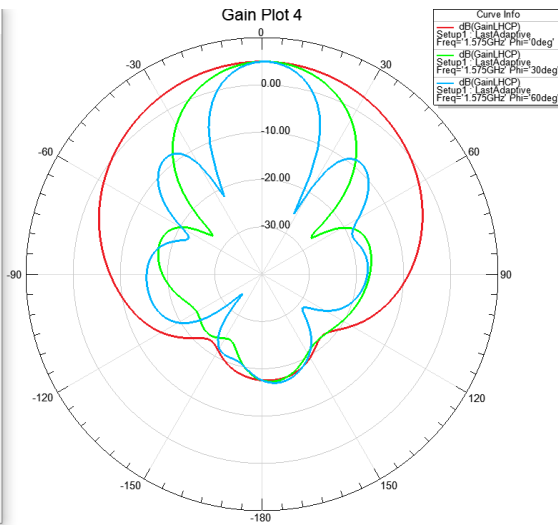

LHCP 1x4 L1 GPS Antenna Array  
Frequency: 1575MHz

8\_1575MHz\_LHCP\_HFSSDesign\_Final