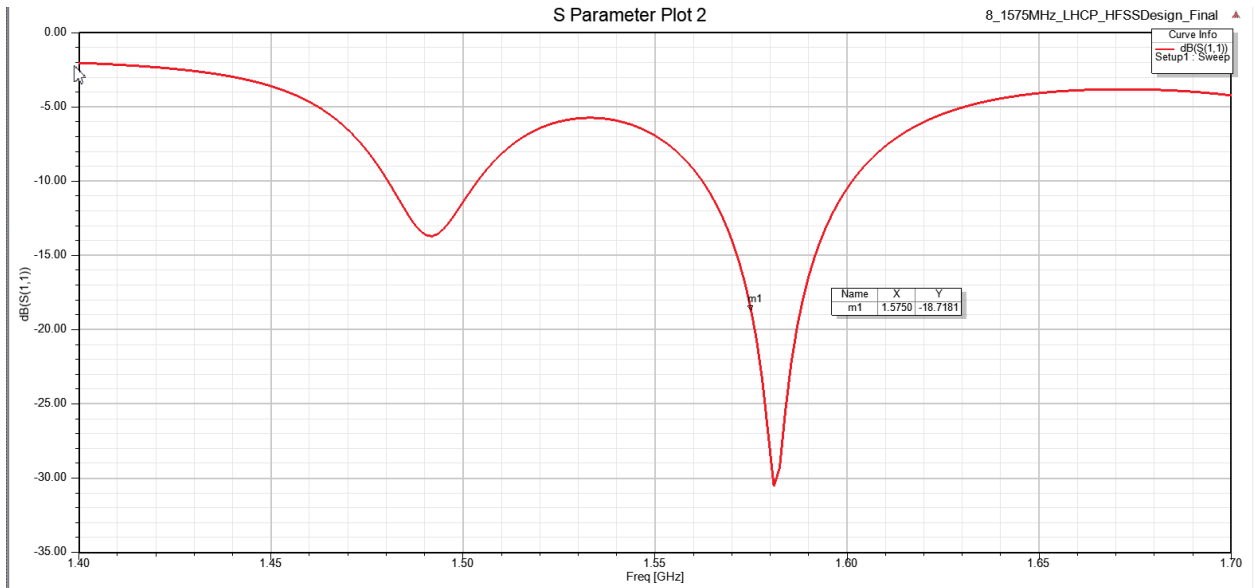

LHCP 1x4 L1 GPS Antenna Array  
Frequency: 1575MHz

8\_1575MHz\_LHCP\_HFSSDesign\_Final