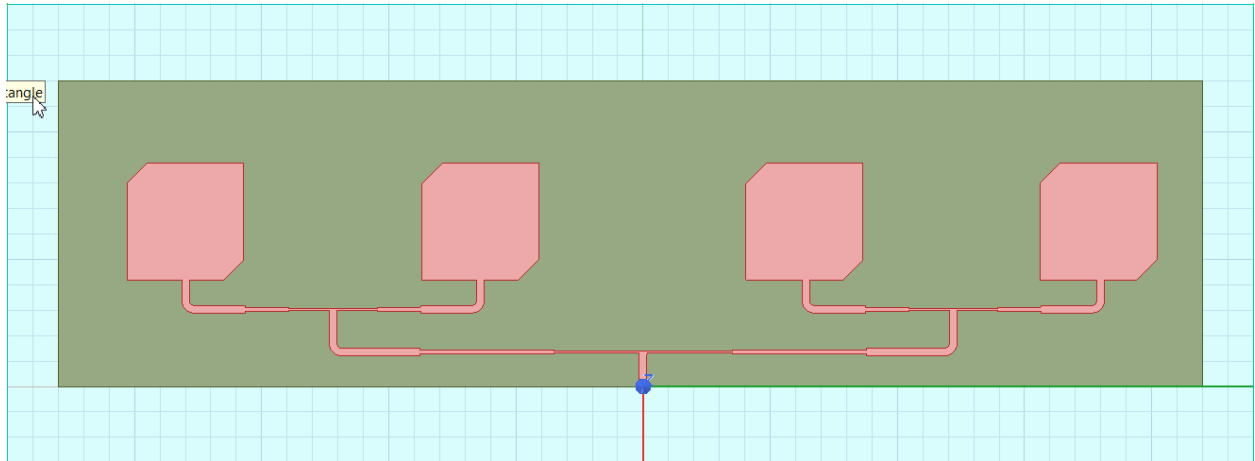

LHCP 1x4 L1 GPS Antenna Array  
Frequency: 1575MHz

8\_1575MHz\_LHCP\_HFSSDesign\_Final