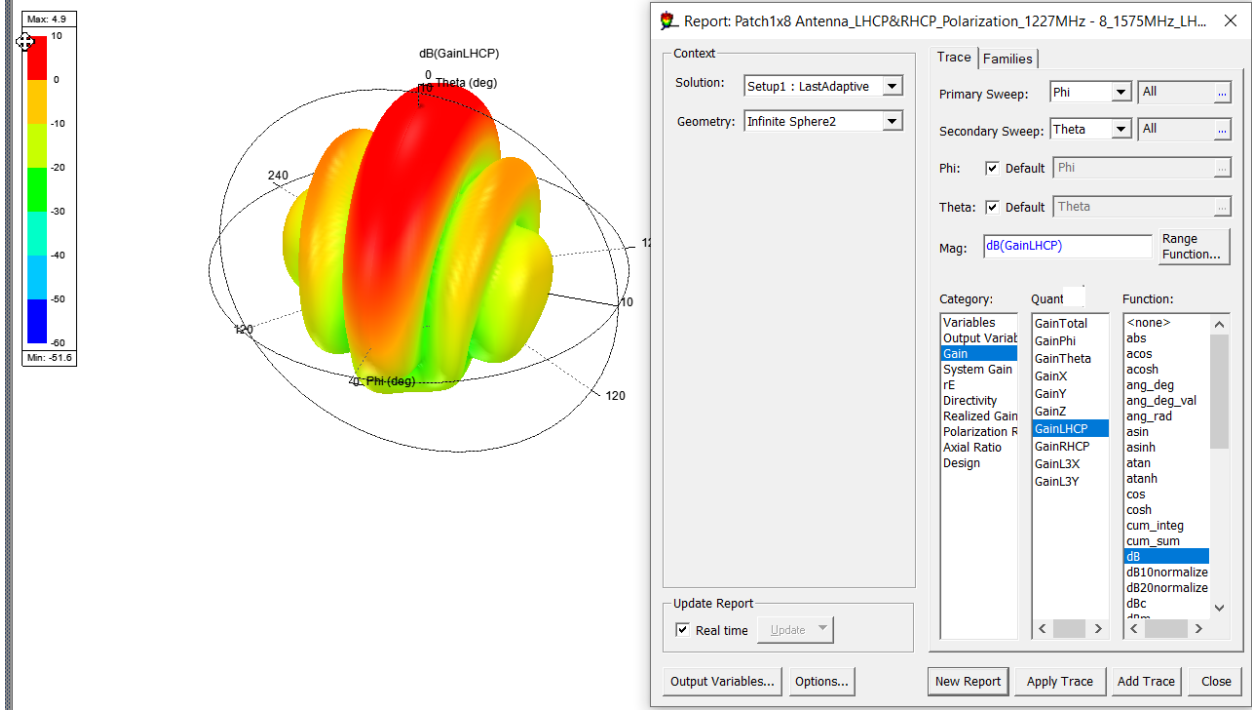

LHCP 1x4 L1 GPS Antenna Array  
Frequency: 1575MHz

8\_1575MHz\_LHCP\_HFSSDesign\_Final